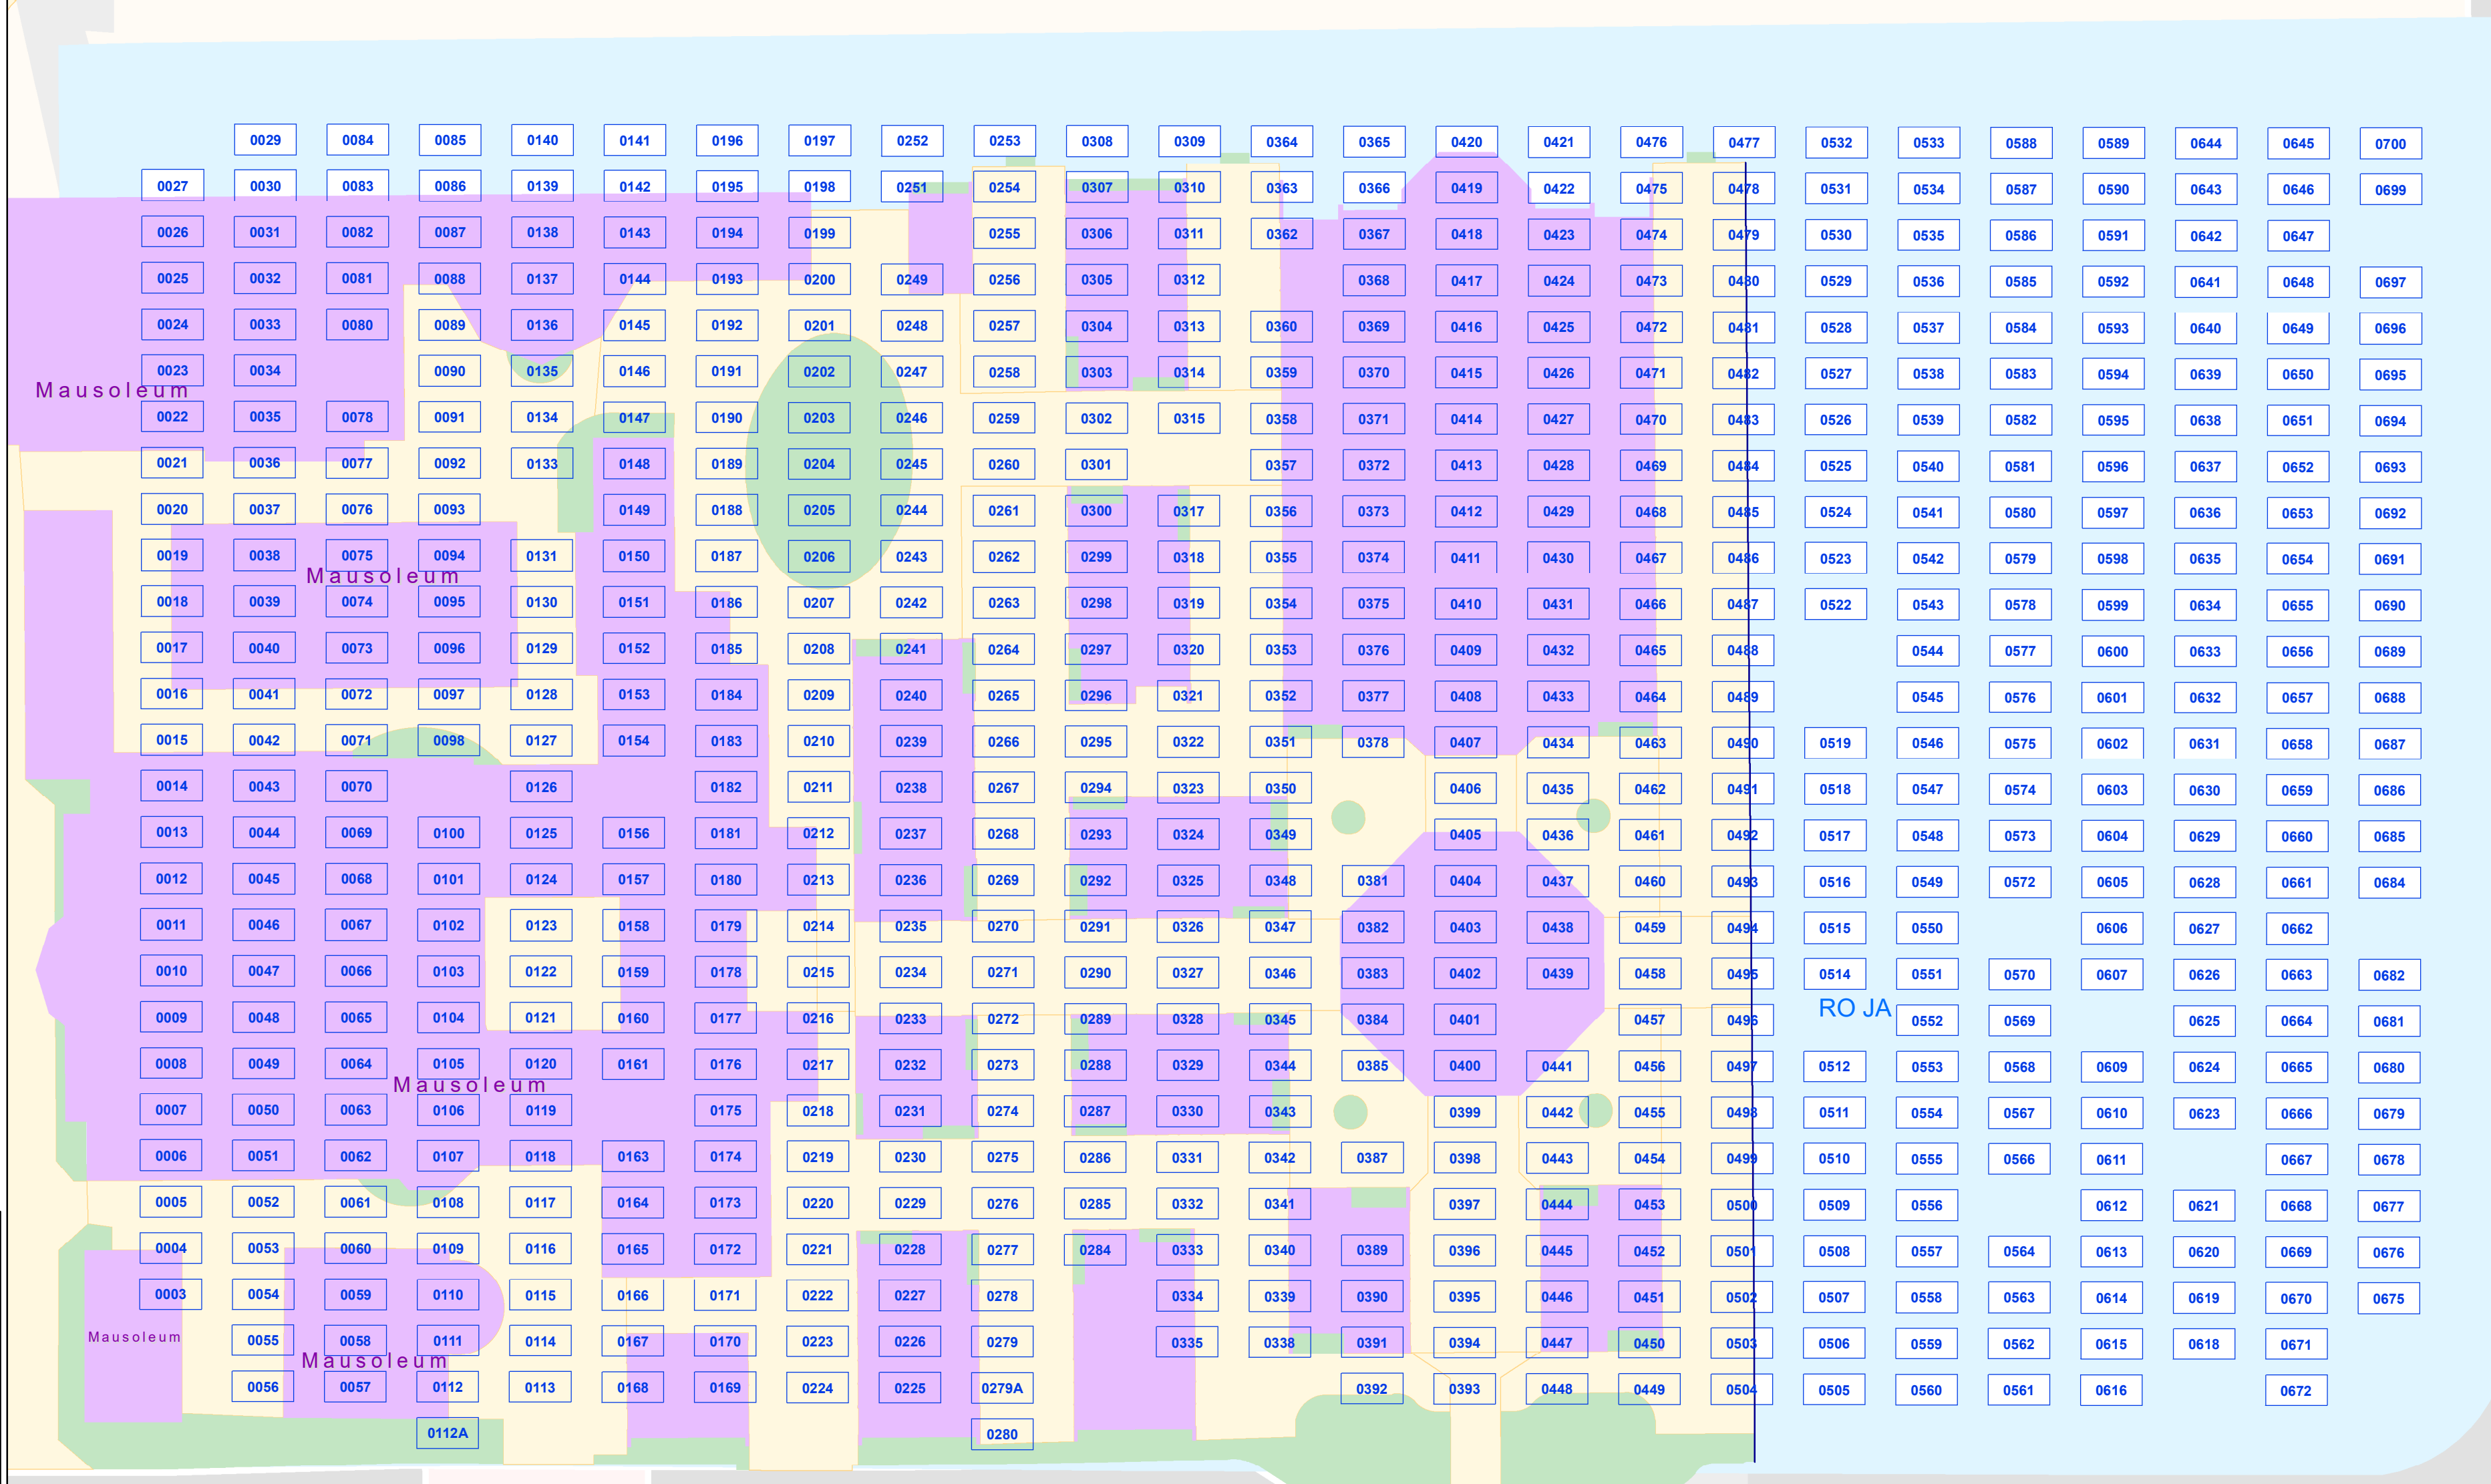

K GP 45.4 OVERLAY

Legend

- Book Of Remembrance
- Old Grave
- Retained Grave
- Current Grave
- Remembrance Wall
- Monument Beam
- Gardens

Roman Catholic JA Overlay Map

Renewed by:
All Saints Mausoleum

In:
2018

This map shows old graves, new graves and retained graves. Please note that a number of old graves in this section were unmarked plots and did not have a headstone marker or monument

This publication is the intellectual property of the Metropolitan Cemeteries Board. Reproduction in whole or part, including within a digital environment, without prior permission is prohibited

METROPOLITAN CEMETERIES BOARD

RAILWAY ROAD KARRAKATTA
Telephone 1300 793 109 Fax (08) 9384 9273
Email mcb@mcb.wa.gov.au

Document Name: Karrakatta Renewal Overlay Maps A3 v3.0.mxd
Date: 21/05/2020

RO KA

RO SC