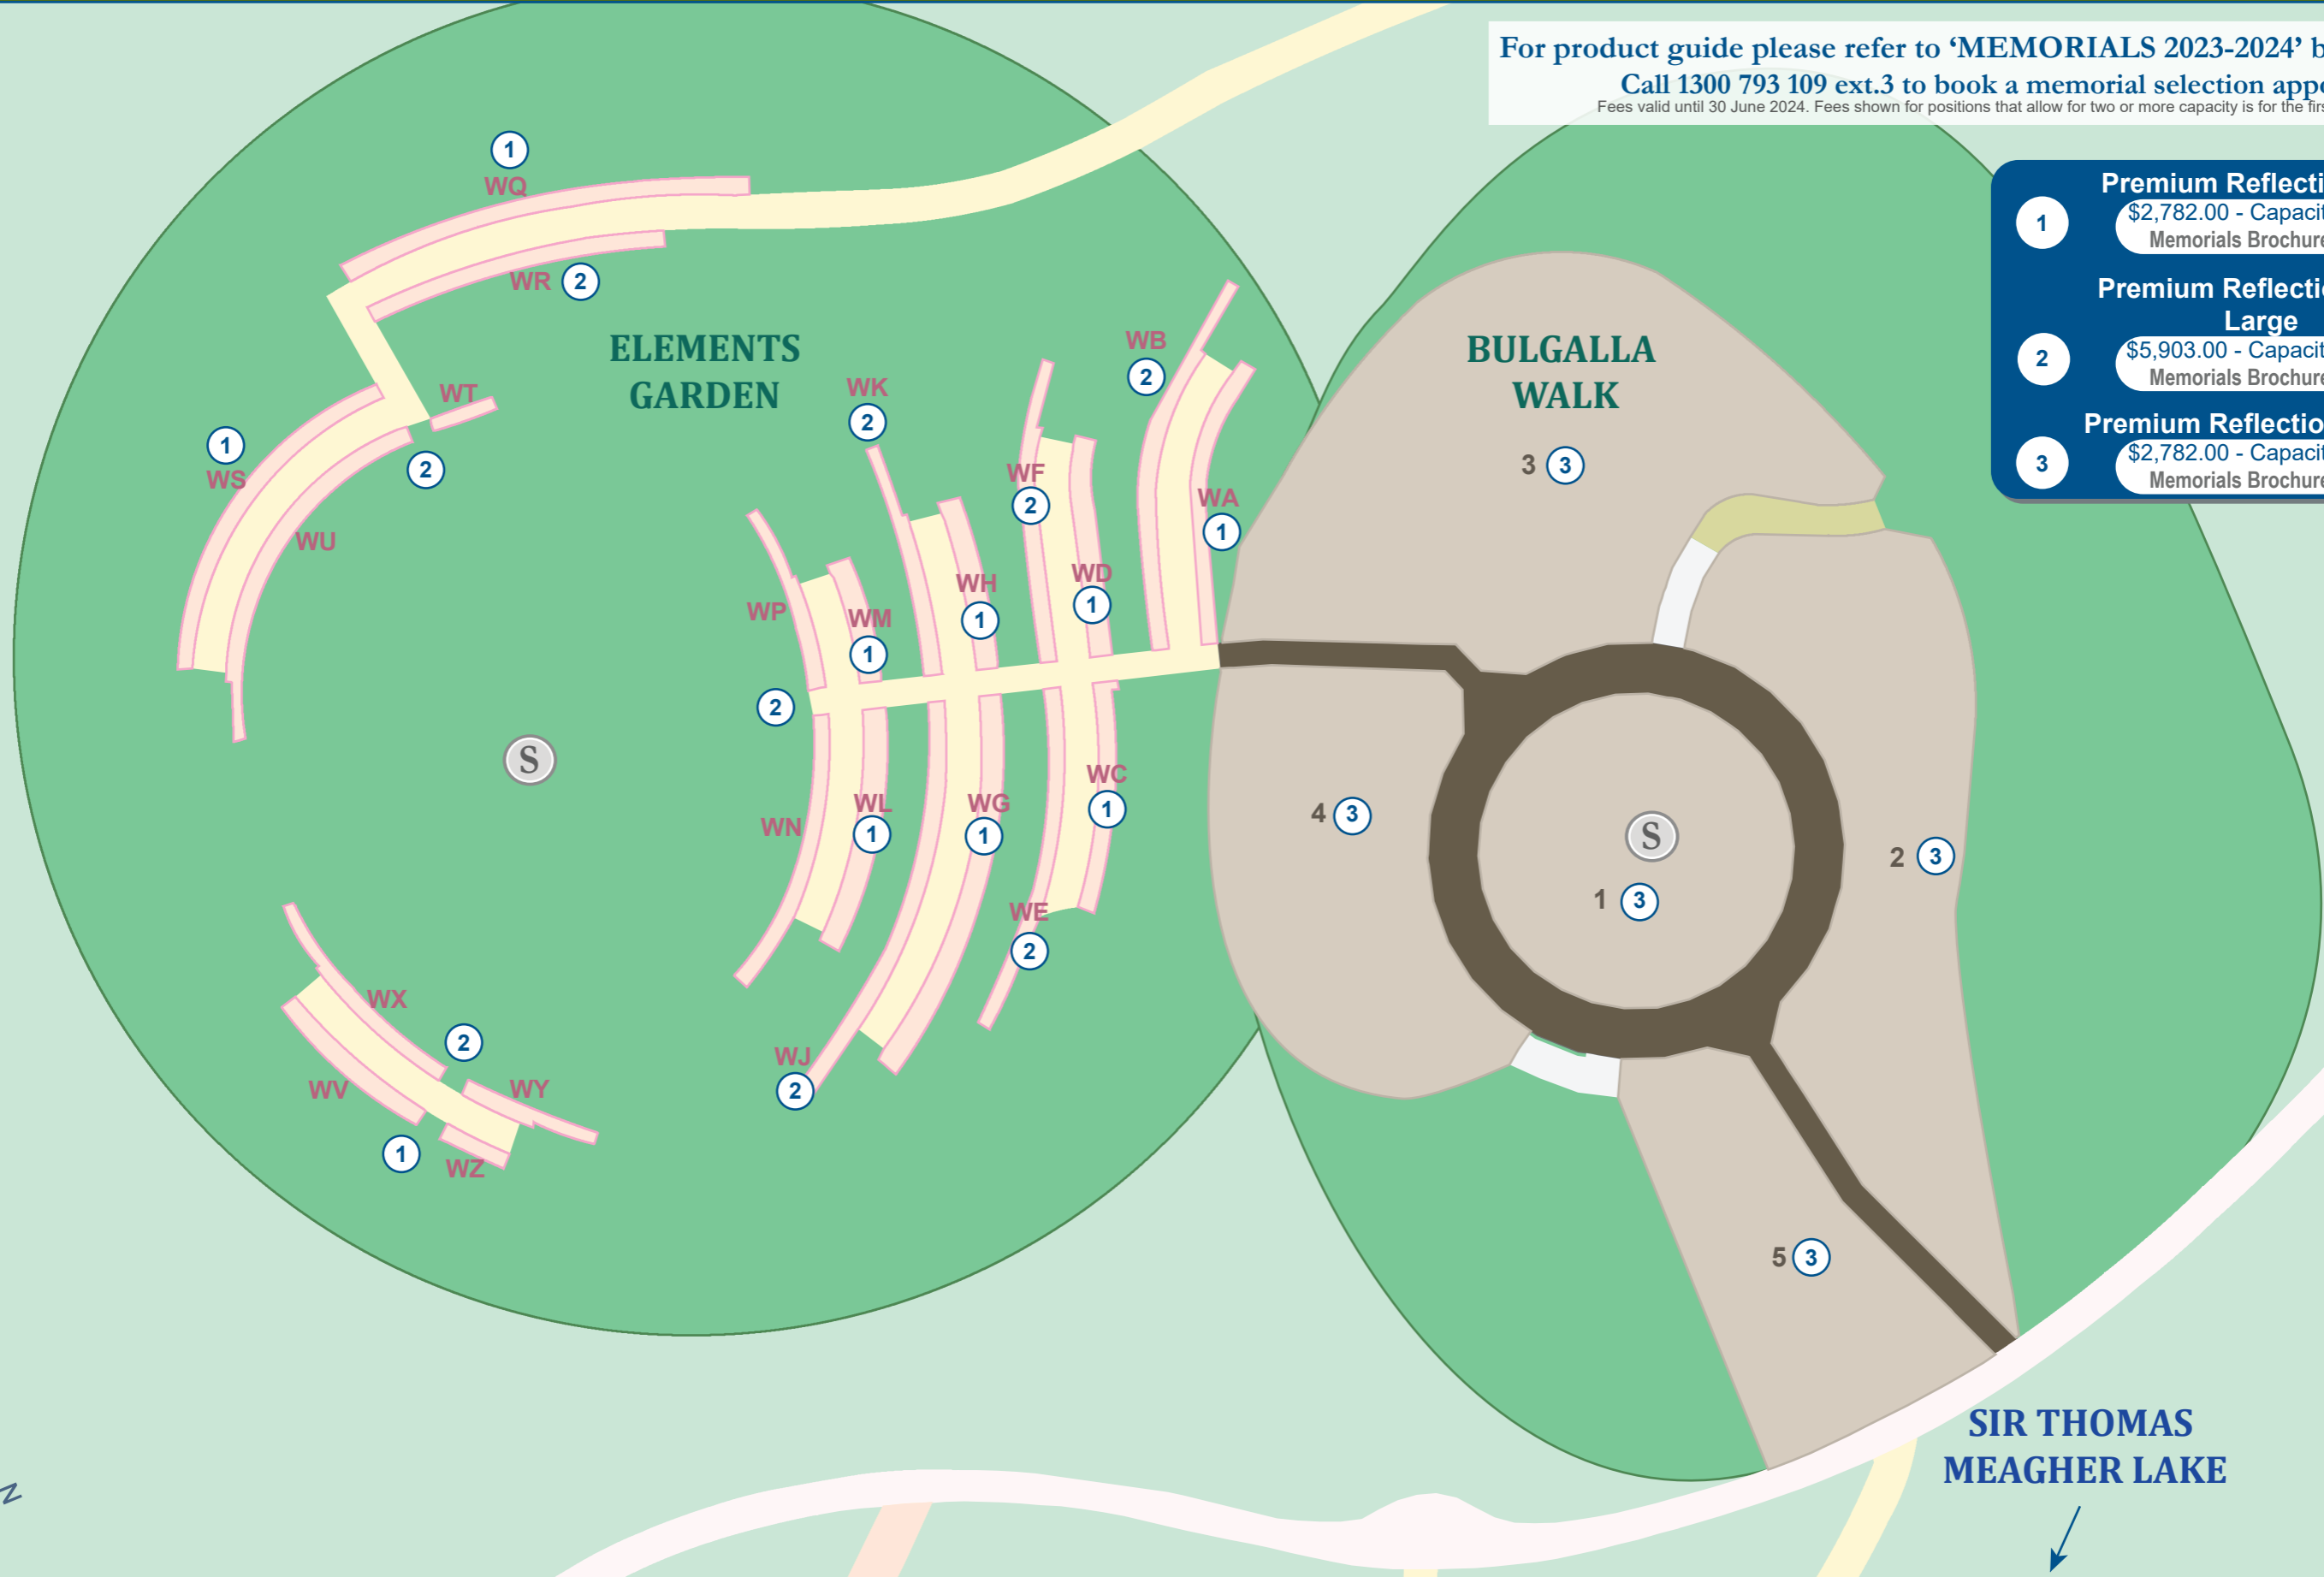

PINNAROO VALLEY MEMORIAL PARK

For product guide please refer to 'MEMORIALS 2023-2024' brochure.
 Call 1300 793 109 ext.3 to book a memorial selection appointment.
Fees valid until 30 June 2024. Fees shown for positions that allow for two or more capacity is for the first memorial only.

1	Premium Reflection Wall \$2,782.00 - Capacity ONE Memorials Brochure p.25
2	Premium Reflection Wall Large \$5,903.00 - Capacity TWO Memorials Brochure p.25
3	Premium Reflection Plaque \$2,782.00 - Capacity ONE Memorials Brochure p.25

MAP 8A

**ELEMENTS OF LIFE
MEMORIAL
PRODUCTS**

MAP SYMBOLS

	Garden		Reflection Wall
	Sculpture		

*Bulgalla Walk is a TRIBUTE FREE area

METROPOLITAN
CEMETERIES BOARD

Police: 131 444