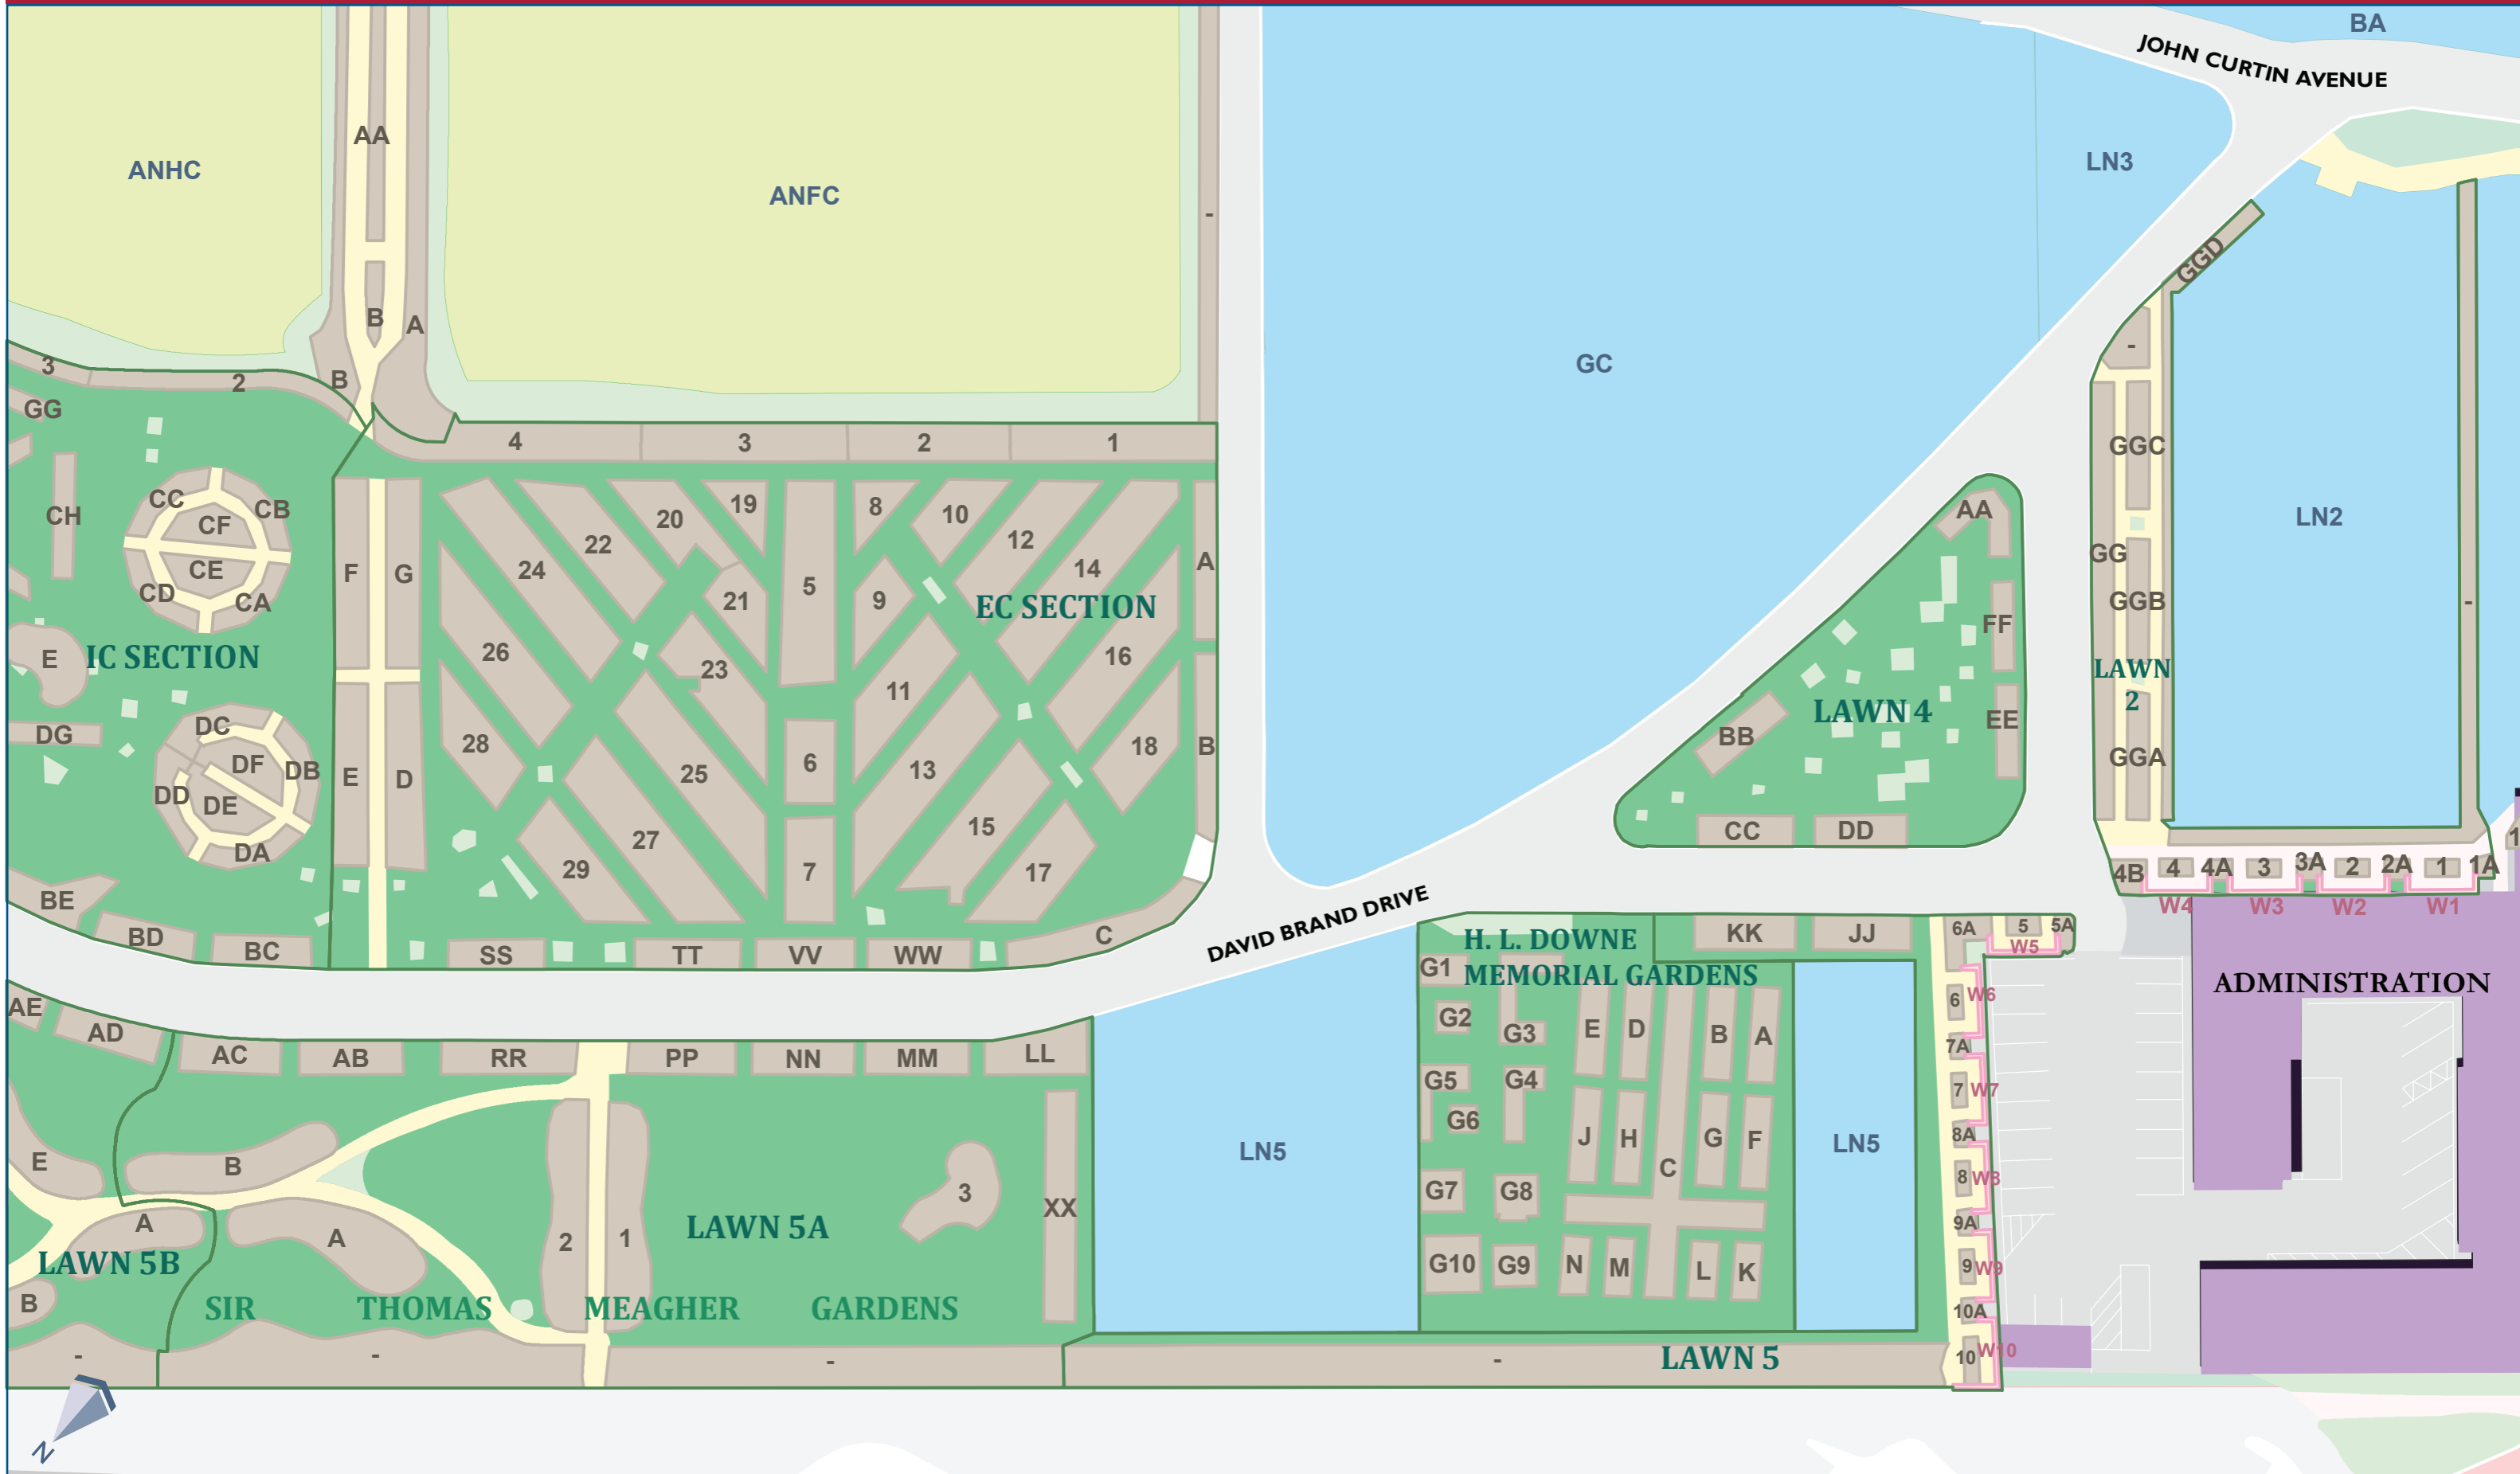

KARRAKATTA CEMETERY

MAP 3II

MAP SYMBOLS

**NORTH EAST
MEMORIAL GARDENS**

 Garden

 Niche Wall

METROPOLITAN
CEMETERIES BOARD

Police: 131 444