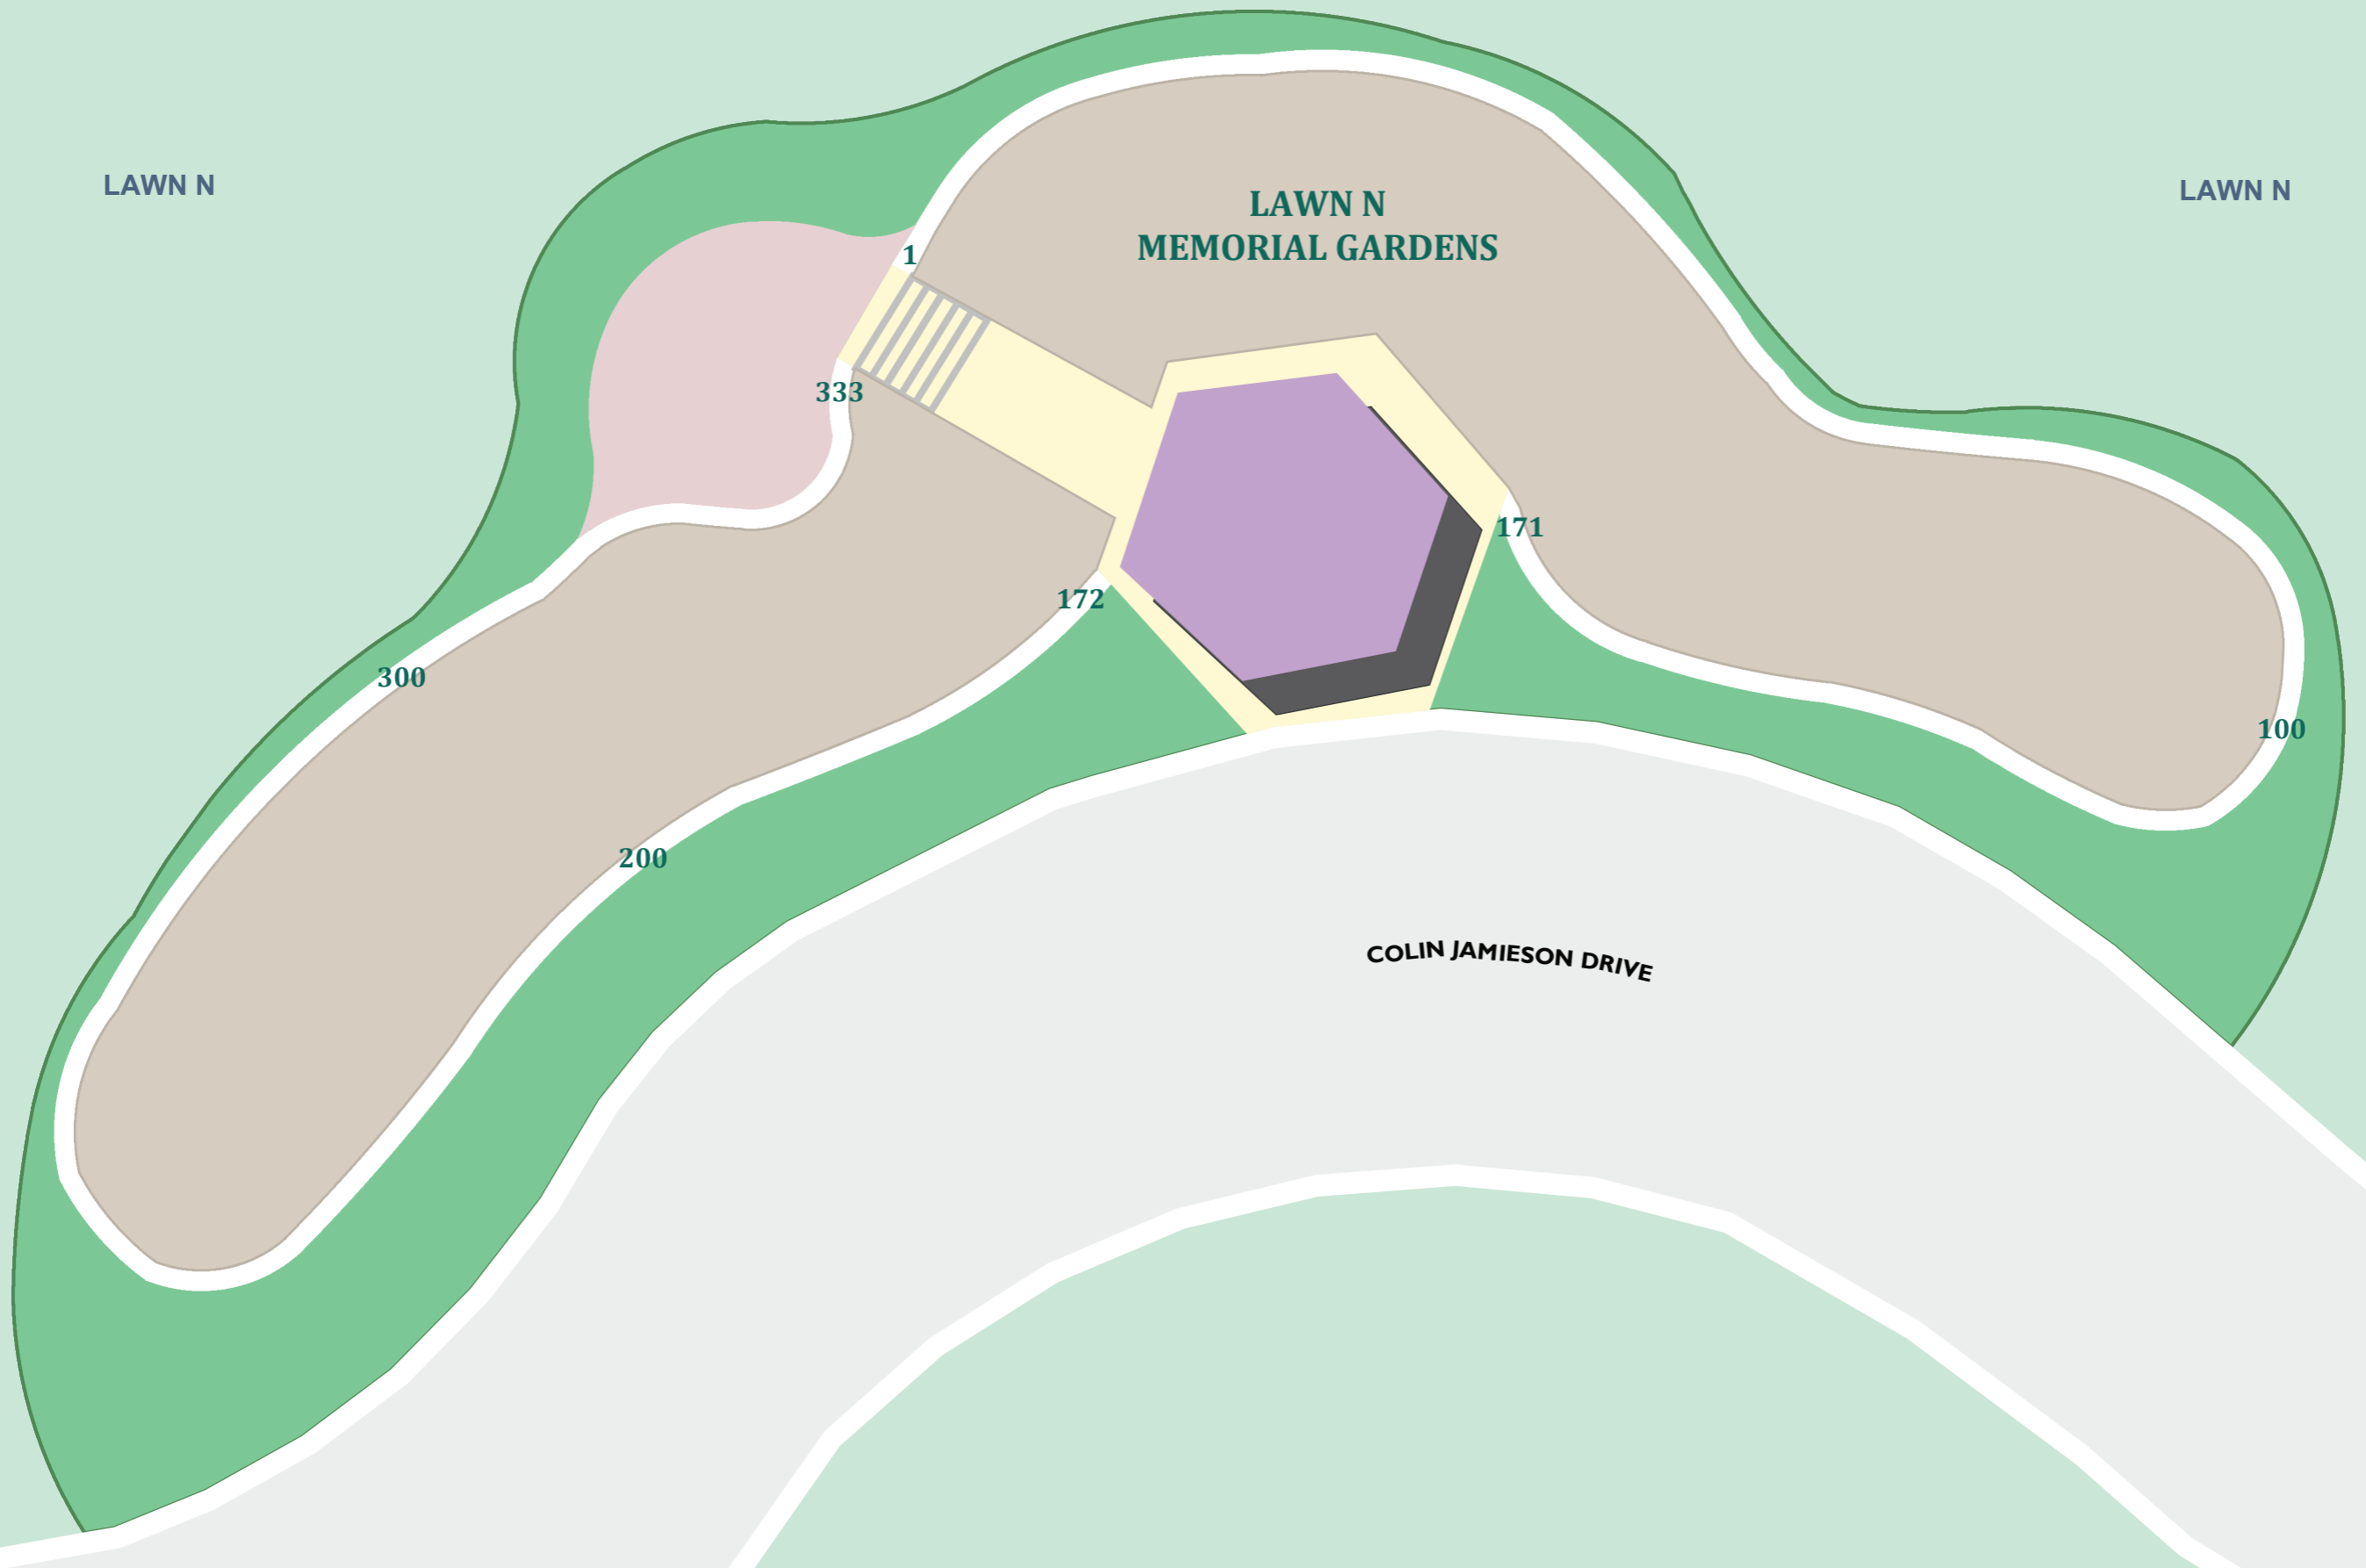

FREMANTLE CEMETERY

MAP 6

LAWN N GARDENS

MAP SYMBOLS

Garden

Plaque number

METROPOLITAN
CEMETERIES BOARD

Police: 131 444