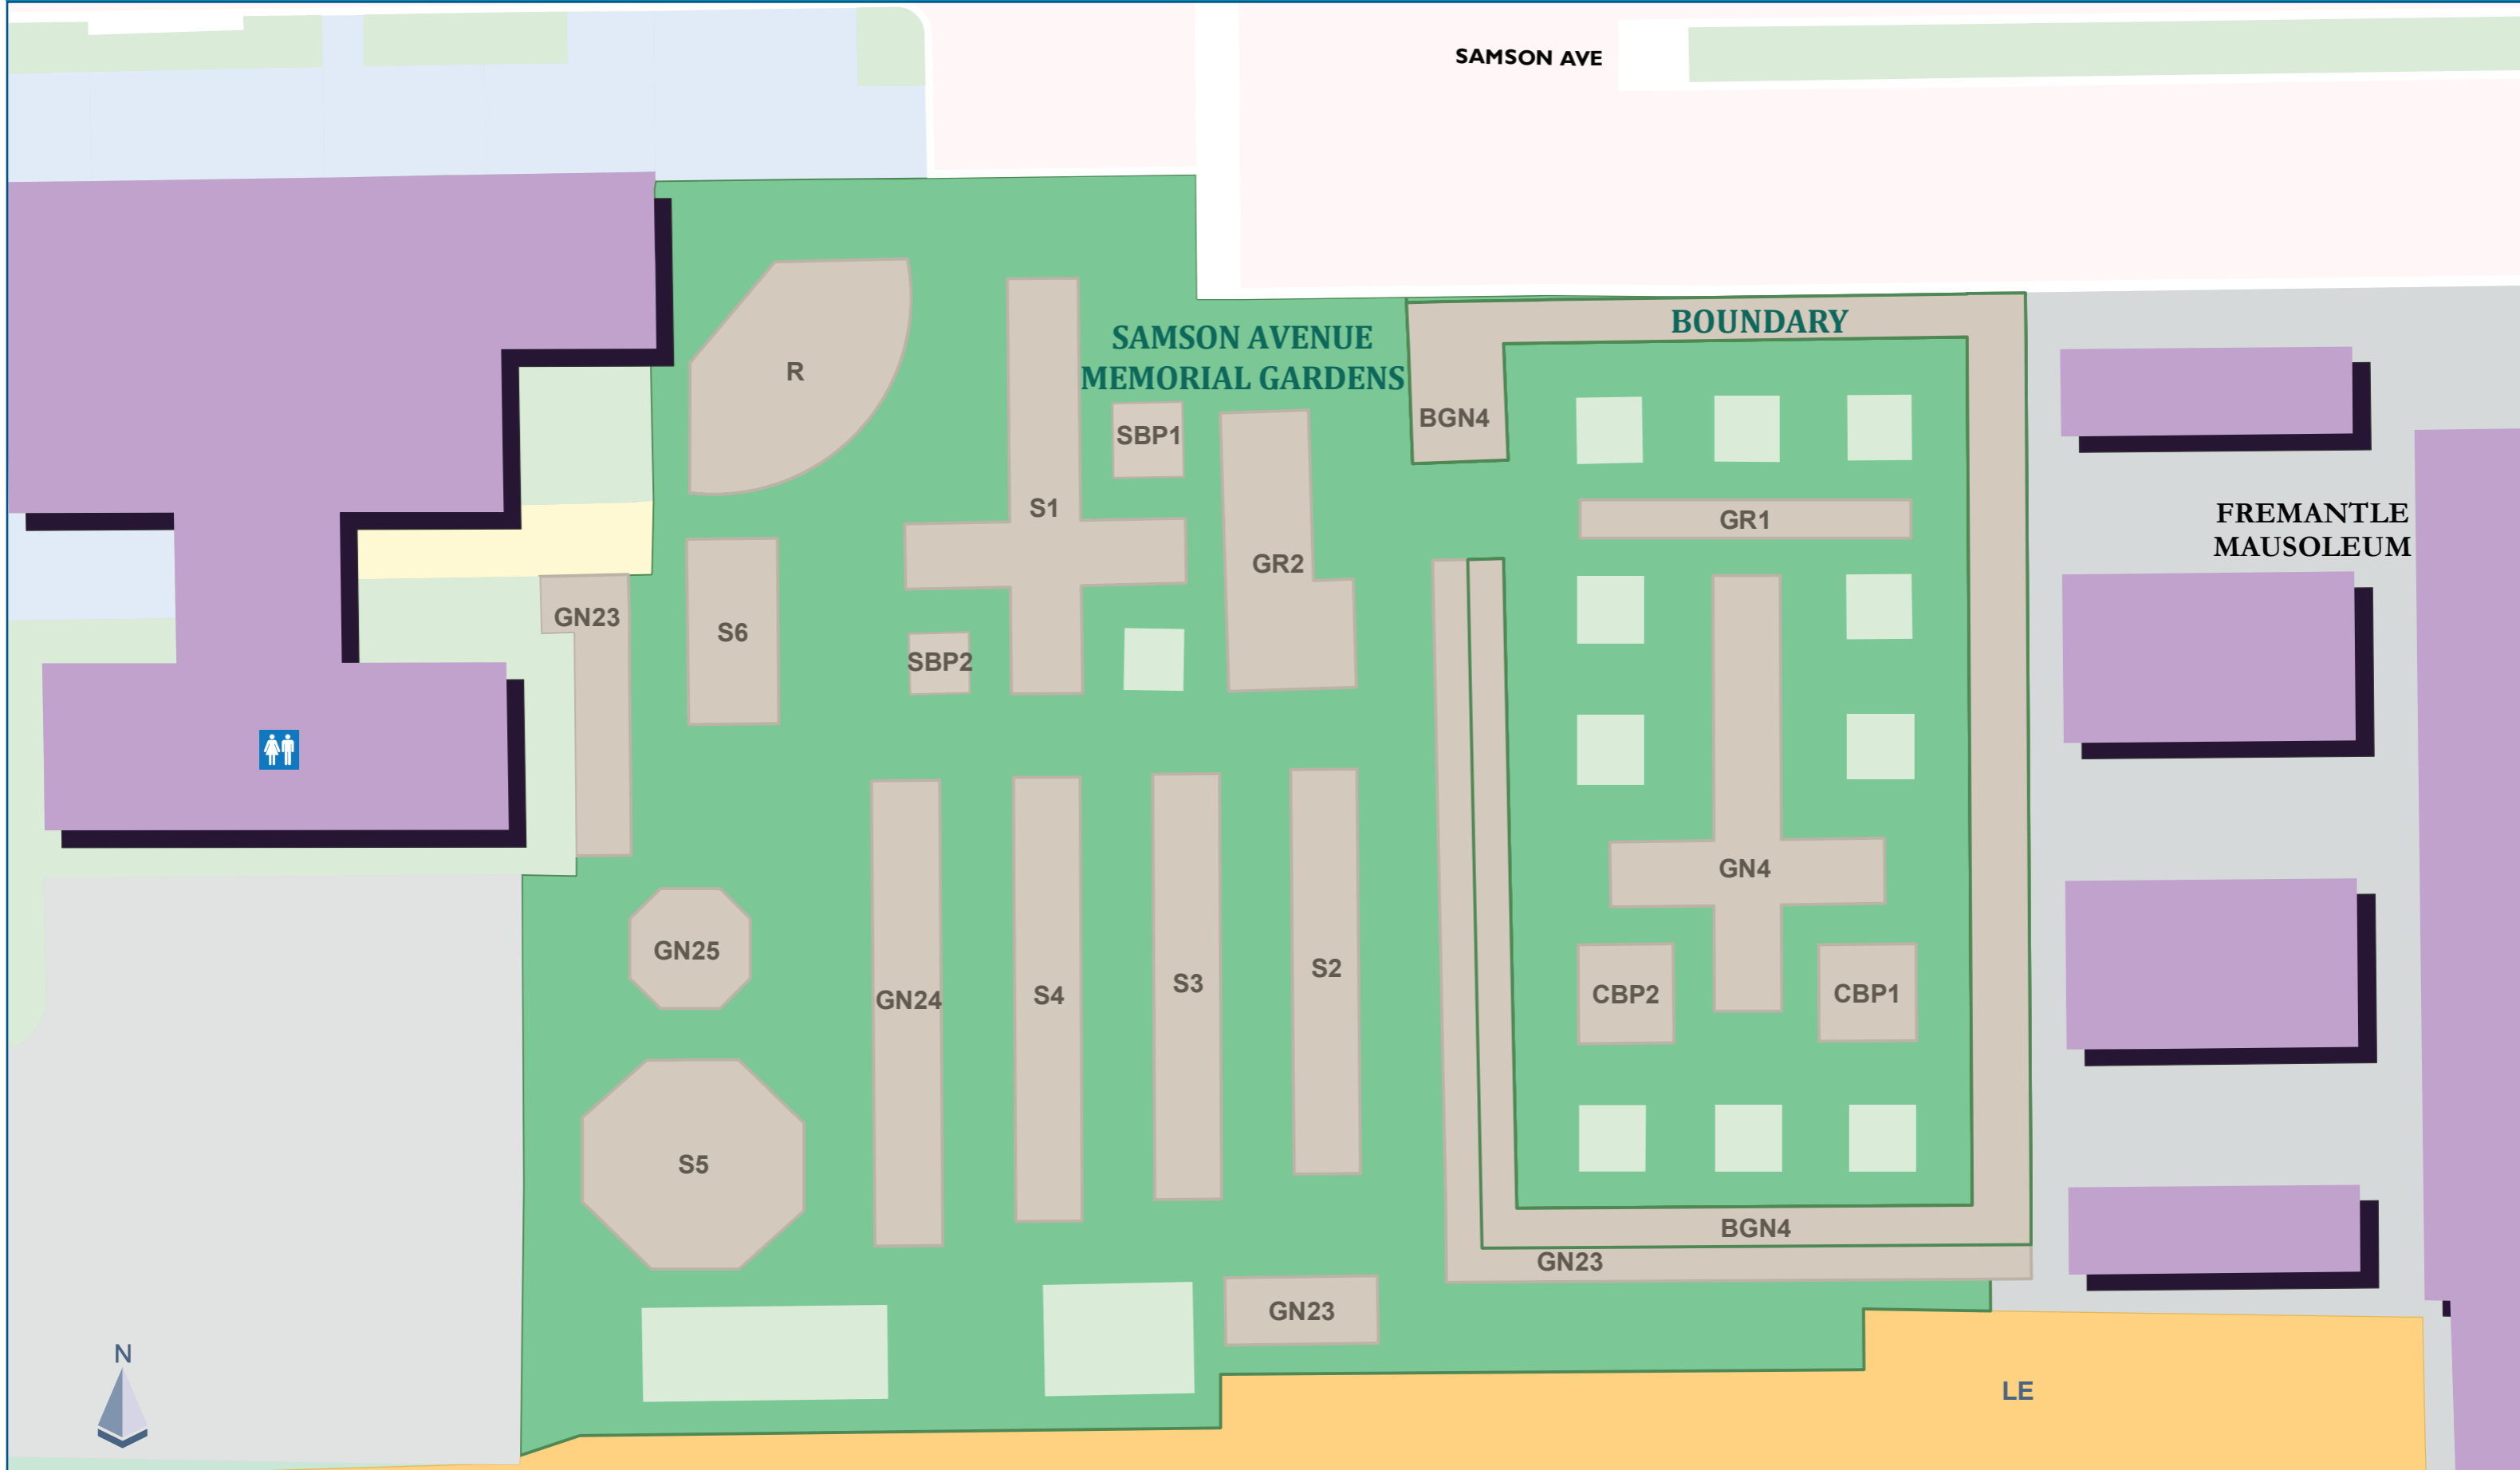

# FREMANTLE CEMETERY

SAMSON AVE

MAP 5

**SAMSON AVENUE  
GARDENS**

MAP SYMBOLS

Garden

Toilets

METROPOLITAN  
CEMETERIES BOARD

Police: 131 444