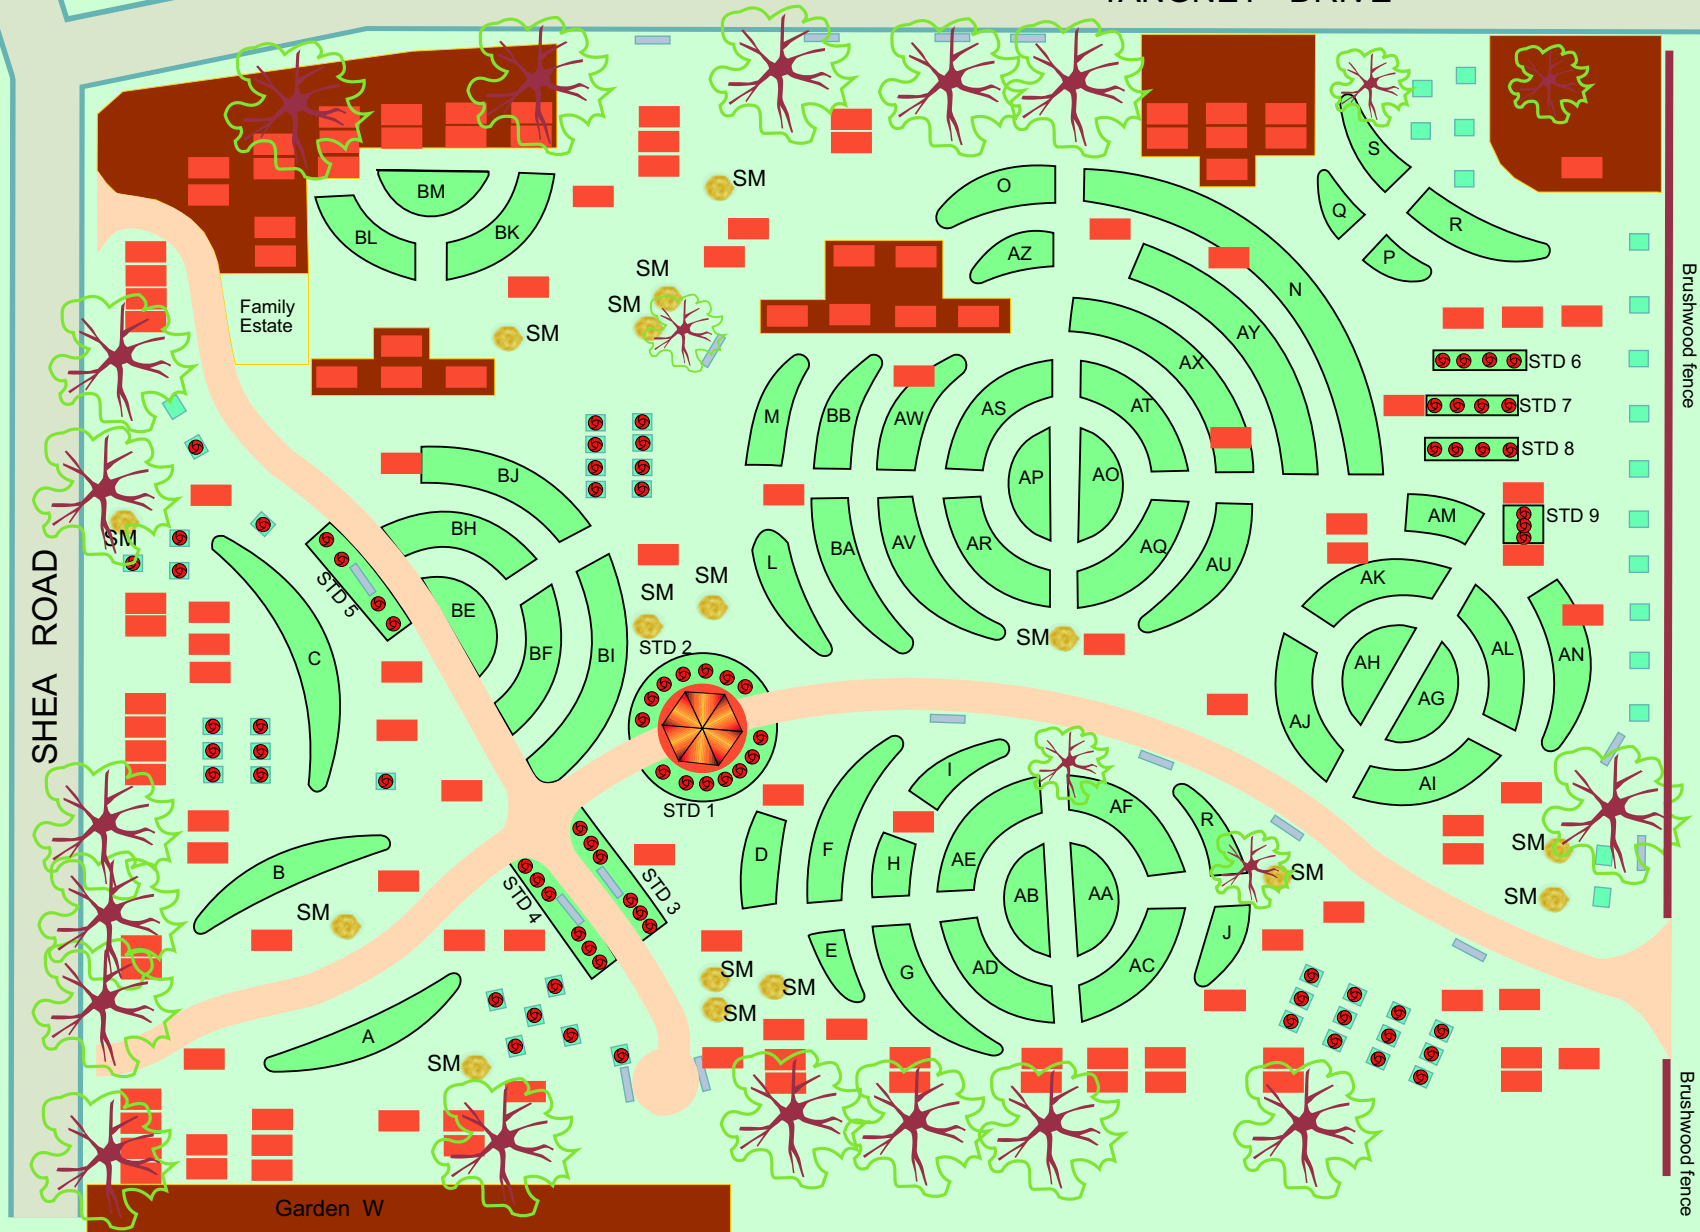

TANGNEY DRIVE

SHEA ROAD

Brushwood fence

Brushwood fence

KARRAKATTA CEMETERY

Map Legend

-  Garden bed
-  Memorial tree
-  Rose garden

-  Retained grave
-  seat position
-  Tree

-  SM Special Monument
-  Footpath
-  Standard rose

SERENITY GARDENS

METROPOLITAN
 CEMETERIES BOARD

Karrakatta Cemetery
 Railway Road Karrakatta
 Telephone: 1300 793 109
 Facsimile: (08)9401 3144
 Email: mcb@mcb.wa.gov.au
www.mcb.wa.gov.au