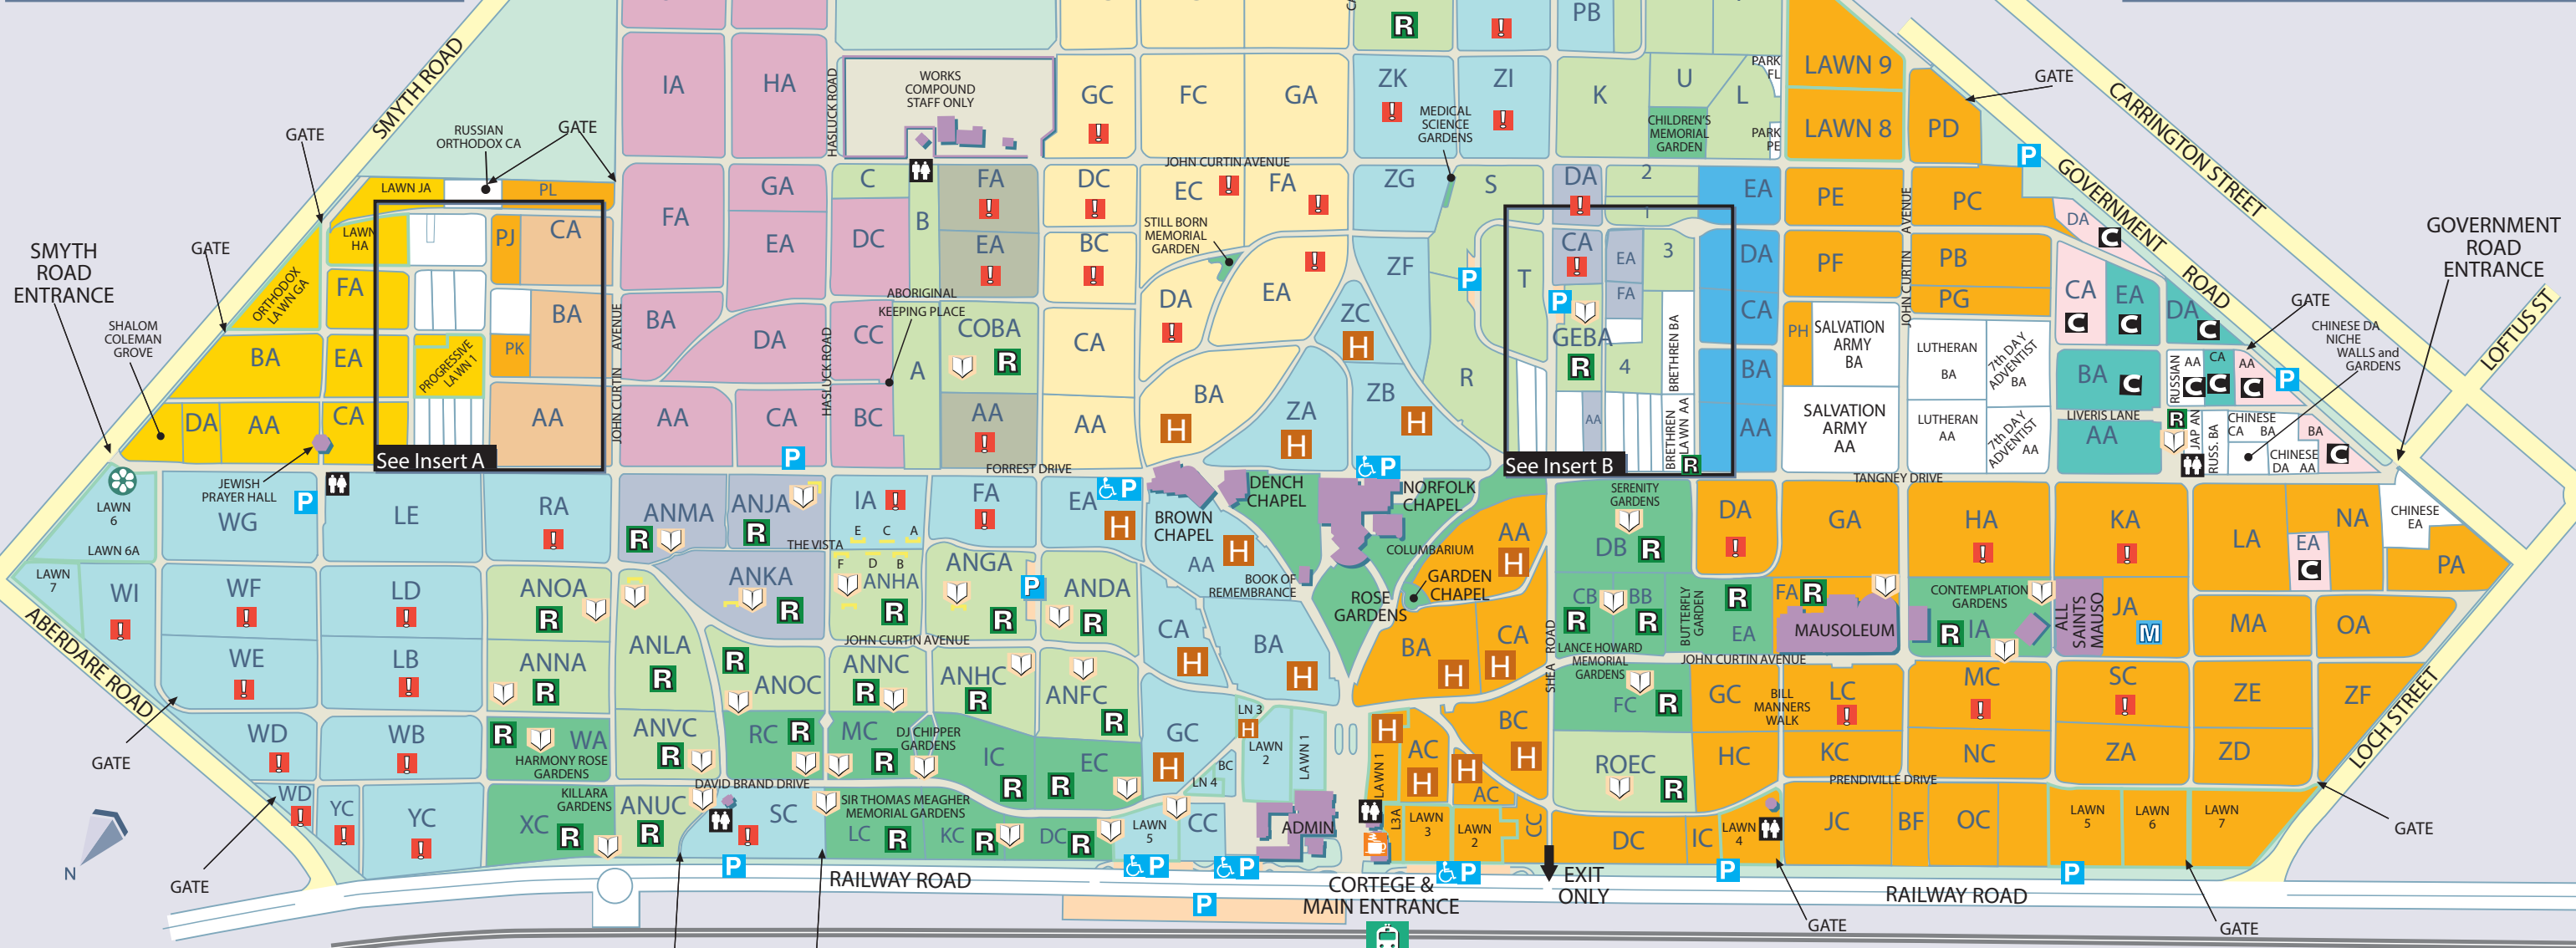

Insert A

Sections include: LAWN HA, BELARUSIAN AA, UKRAINIAN BA, UKRAINIAN OR THODOX AA, FREE SERBIAN AA, PJ, CA, FA, EA, CA, JEWISH WALLS & GARDEN, PROGRESSIVE LAWN 1, FULL GOSPEL AA, NEW CHURCH AA, APOSTOLIC AA, CHRISTADELPHIAN AA, QUAKER AA, AA, BA, PK, AA.

Insert B

Sections include: S, DA, EA, AMERICAN WAR MEMORIAL, EXCLUSIVE BRETHREN, CA, EA, 3, DA, T, CA, FA, BA, CA, GEBA, R, 4, BRETHREN BA, LATTER DAY SAINTS AA, SPIRITUALISTIC AA, LATTER DAY SAINTS REORGANISED AA, WELSH FREE AA, REMNANTS AA, ELM FOUR SQ, LIB CA TH AA, BRETHREN LAWN AA, R, AA, AA.

KARRAKATTA CEMETERY including Renewal Plan

- H** Historical
- R** Renewed
- M** Planned Mausoleum
- !** Approaching Cemetery Renewal

DENOMINATIONS

- | | | |
|------------------|------------------|----------------------|
| Anglican | Jewish | Presbyterian |
| Baptist | Lawn Areas | Roman Catholic |
| Congregational | Macedonian | Various |
| Church of Christ | Memorial Gardens | Wesleyan |
| General | | Memorial/Vista Walls |

MAP SYMBOLS

- | | |
|-------------------|-----------------------------|
| Parking | Train Station |
| Toilets | Café |
| Conditions Apply | Tribute Collection Point |
| Disability Access | Renewal Book of Remembrance |