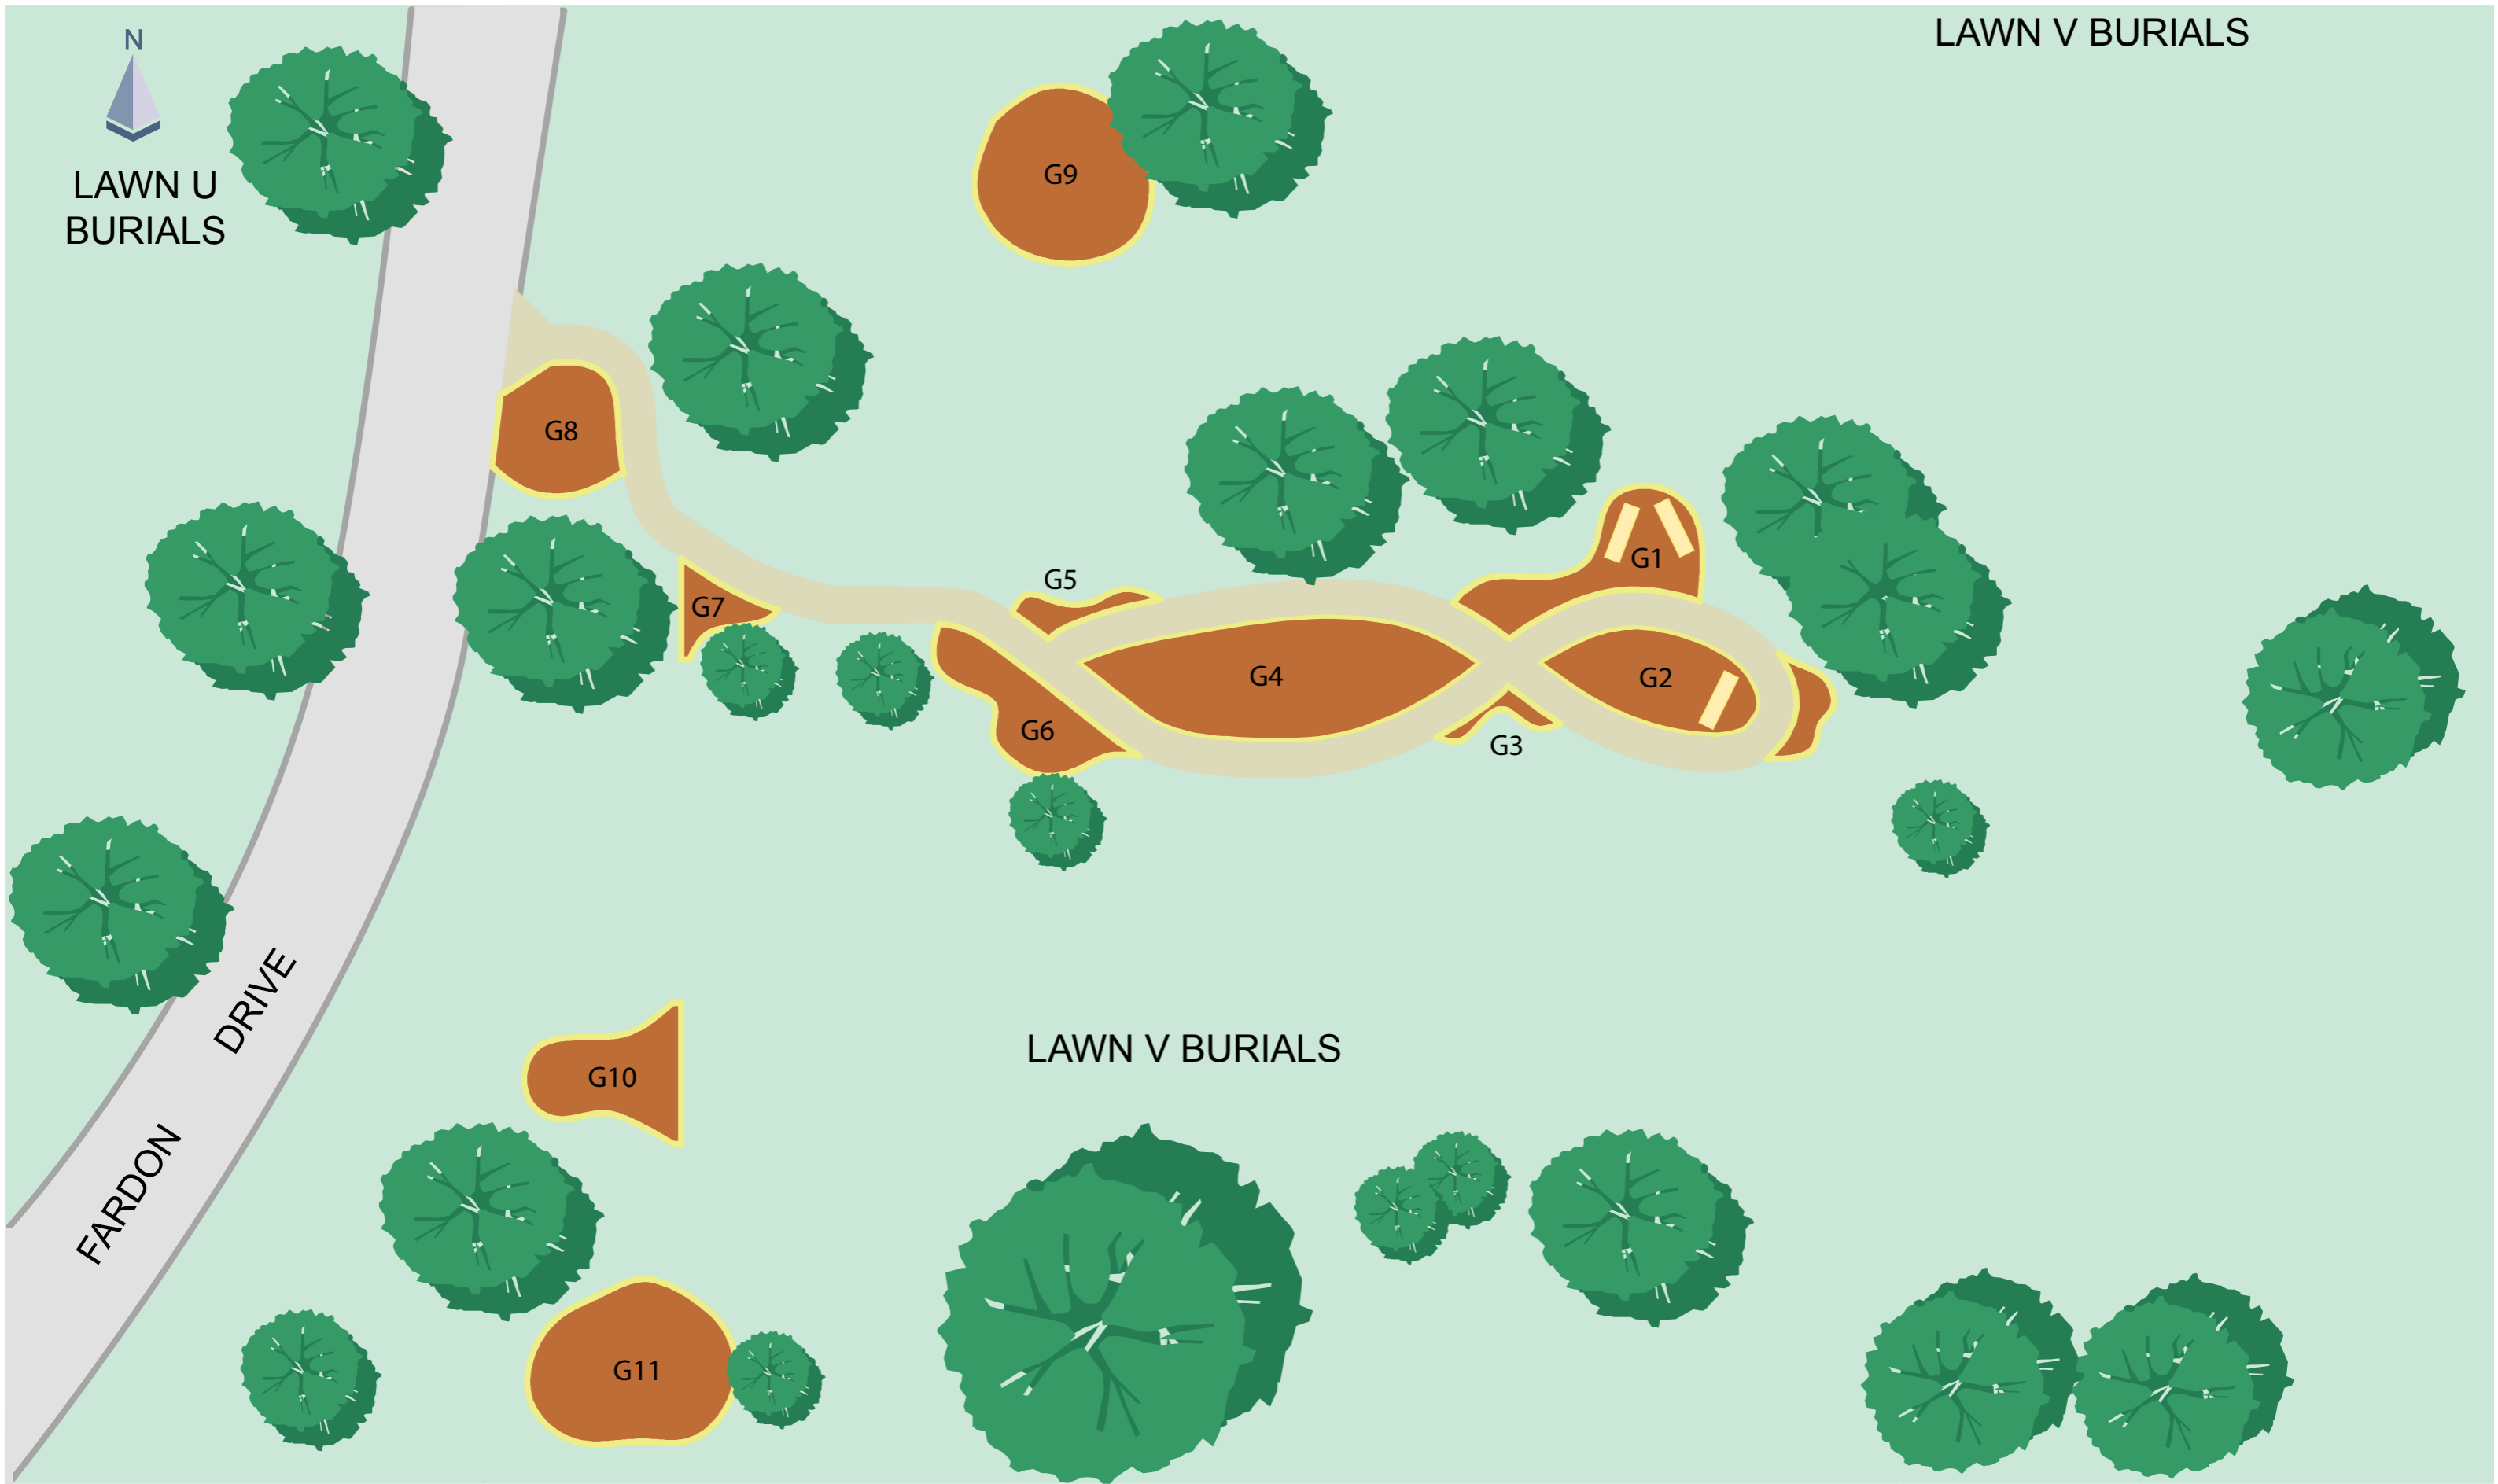

LAWN V BURIALS

LAWN U  
BURIALS

FARDON  
DRIVE

LAWN V BURIALS

FREMANTLE CEMETERY

MAP 12  
LAWN V MEMORIAL  
GARDENS

MAP SYMBOLS

Memorial Garden

Police: 131 444